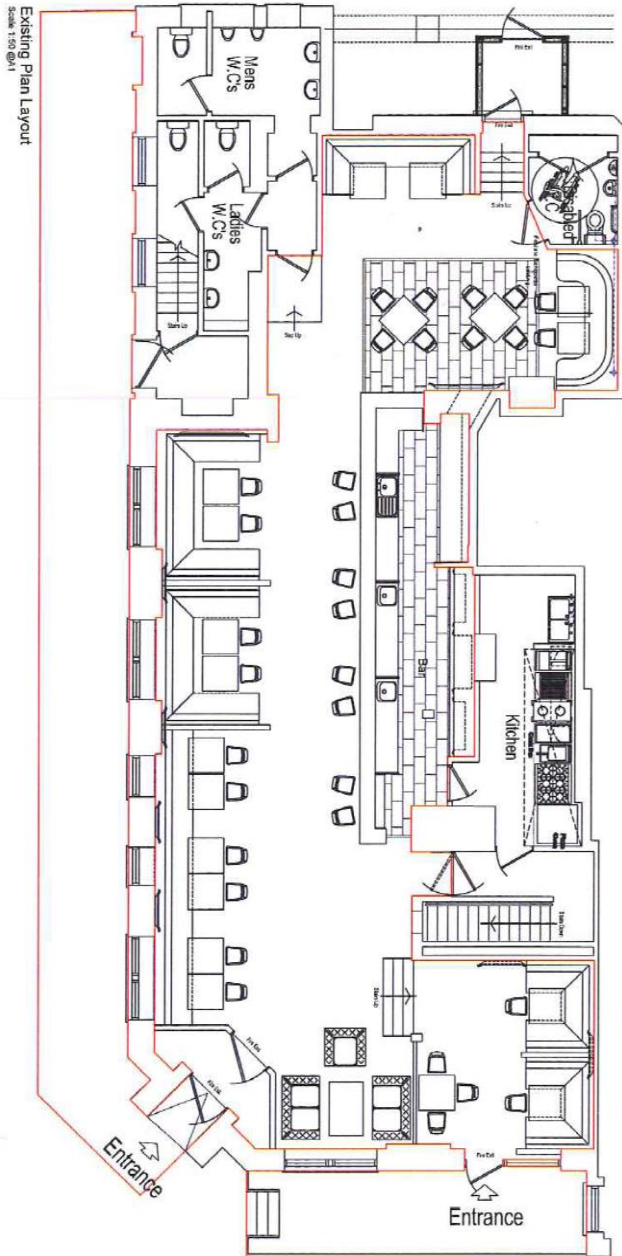

Premises Licence Plan

1:50 Scale Bar (@A1)

Ground Floor Plan

The Devonshire Bar and Lounge
Devonshire Square
Bexhill-on-sea
East Sussex
TN40 1AB

JAN 2012